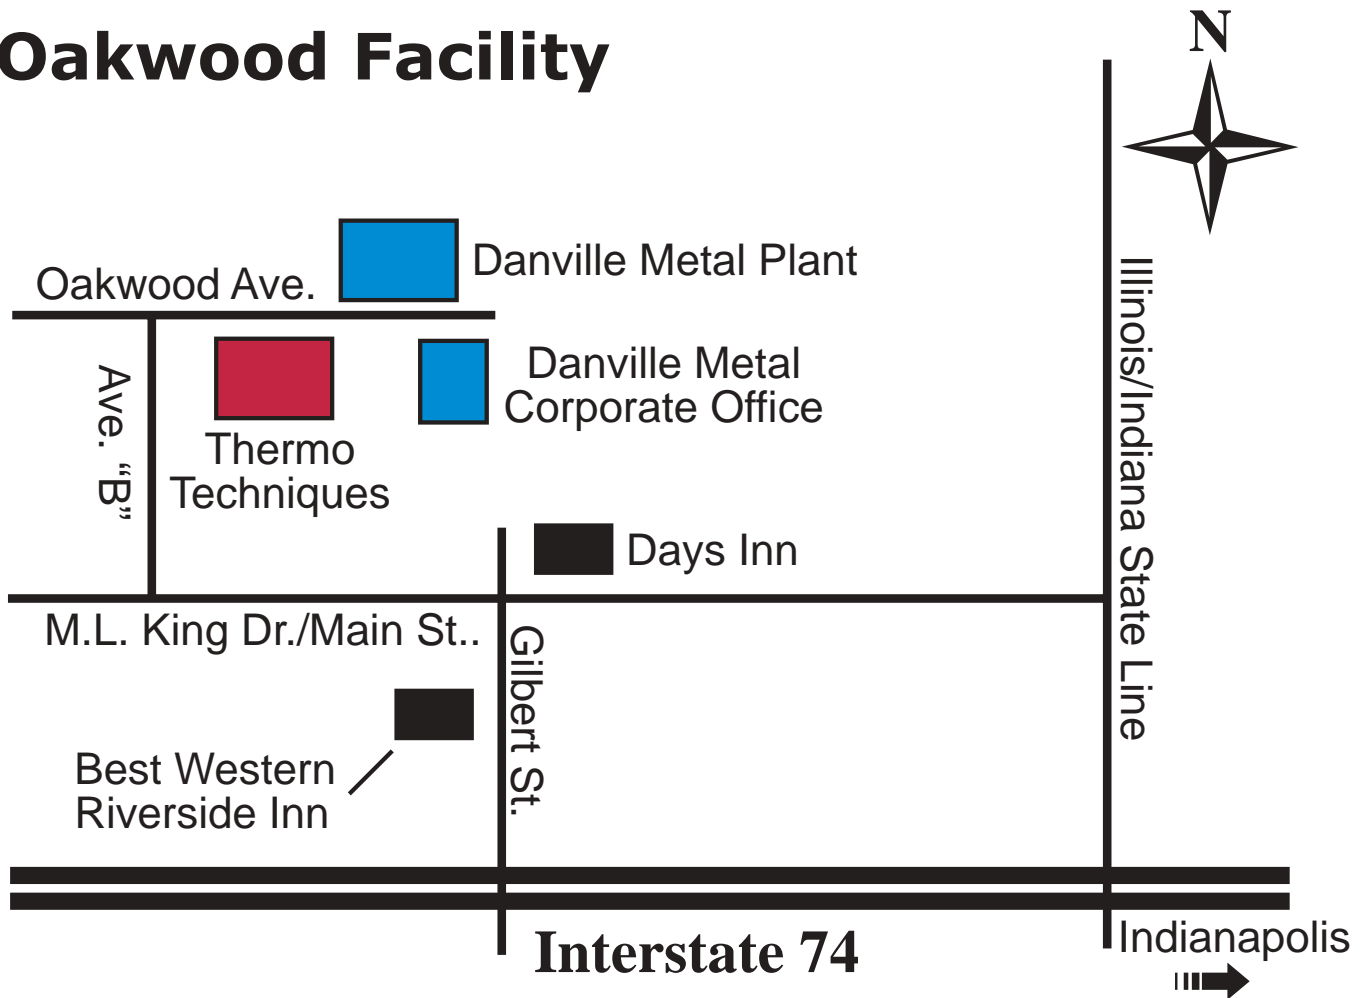

Oakwood Facility

DIRECTIONS FROM INDIANAPOLIS, INDIANA TO DANVILLE METAL STAMPING CO., INC.

From the airport, take 465 North to Interstate 74 West. Proceed west on I-74 to Danville, Illinois. Approaching Danville, take the Gilbert St. North Exit (State Rte. 1) to Main St./Martin Luther King Dr. (Rte 150). Turn left (west) on to Main St. and proceed to Avenue B. There is a brown sign for Ellsworth Park marking the exit. Turn right (north) on to Ave B and proceed until it dead-ends on Oakwood Ave. Turn right (east) on to Oakwood Ave.

Danville Metal's corporate office will be about two blocks down on your right, and our manufacturing facility & office will be to your left. Information regarding the two hotels closest to Danville Metal Stamping:

Days Inn - 77 N. Gilbert Street
(217) 443-6600

Best Western Riverside Inn - 57 S. Gilbert Street
(217) 431-0020

Danville Metal Stamping
20 Oakwood Ave.
Danville, Illinois 61832
Phone: (217) 446-0647
Fax: (217) 446-3751